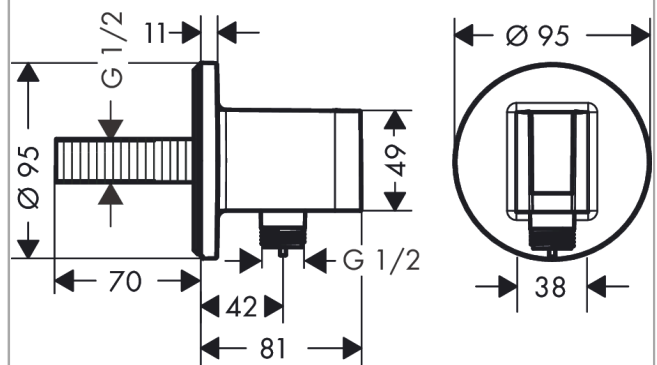

FixFit S

Wall outlet with shower holder

Surfaces: **Matt Black** Article Number: **26888670**

Description

product features

- consists of: wall connector, escutcheon
- version: plastic housing with internal water supply made of plastic
- fixed holding position
- for all Hansgrohe hand showers
- for hoses with conical nut
- material: plastic
- with non-return valve
- connection type: G 1/2

Product image

Scale drawing

FixFit S

Wall outlet with shower holder

Surfaces: **Matt Black** Article Number: **26888670**

Exploded Drawing

Year of production: >06/22

FixFit S

Wall outlet with shower holder

Surfaces: **Matt Black** Article Number: **26888670**

Spare part list

Year of production: >06/22

Pos.	Description	Article Number	Price	PU
1	shower holder, assy	94695670	€ 129,23	1
2	set of non return valves DW 15	94074000	€ 13,92	1
3	null	93841000	€ 3,21	1
4	seal	94694000	€ 3,21	1
5	escutcheon	94696670	€ 85,68	1
6	connecting thread G½	98933000	€ 57,12	1
7	O-ring 11x2	98127000	€ 3,21	1
8	mounting set	96179000	€ 11,31	1