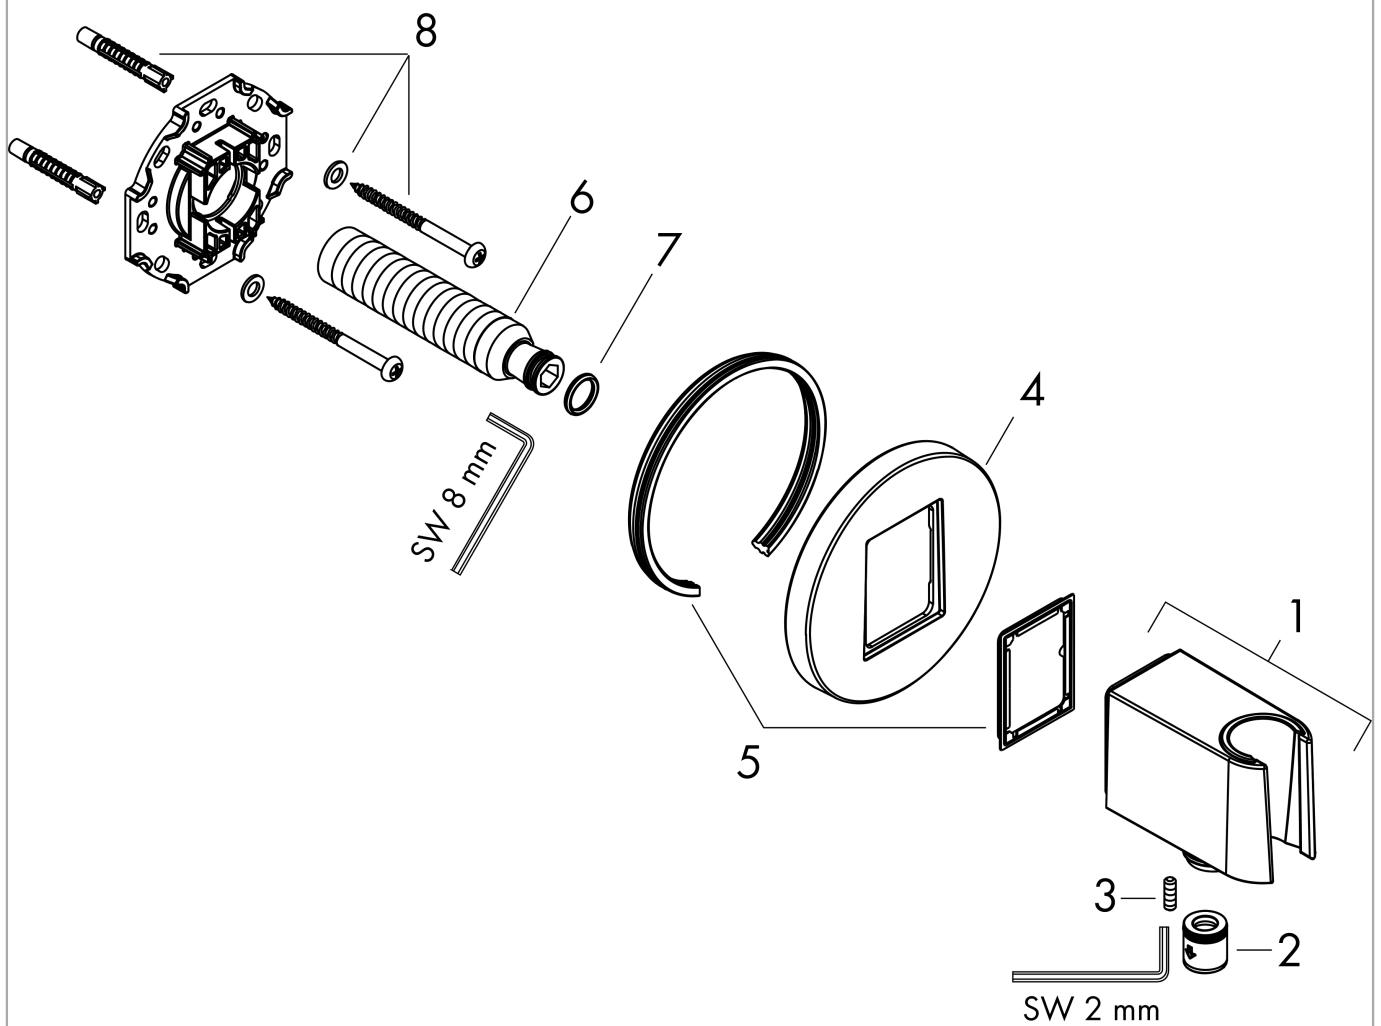

FixFit S

Wall outlet with shower holder

Surfaces: **Matt Black** Article Number: **26888670**

Description

product features

- consists of: wall connector, escutcheon
- version: plastic housing with internal water supply made of plastic
- fixed holding position
- for all Hansgrohe hand showers
- for hoses with conical nut
- material: plastic
- with non-return valve
- connection type: G 1/2

Product image

Scale drawing

FixFit S

Wall outlet with shower holder

Surfaces: **Matt Black** Article Number: **26888670**

Exploded Drawing

Year of production: >06/22

FixFit S

Wall outlet with shower holder

Surfaces: **Matt Black** Article Number: **26888670**

Spare part list

Year of production: >06/22

Pos.	Description	Article Number	Price	PU
1	shower holder, assy	94695670	€ 129,23	1
2	set of non return valves DW 15	94074000	€ 13,92	1
3	null	93841000	€ 3,21	1
4	seal	94694000	€ 3,21	1
5	escutcheon	94696670	€ 85,68	1
6	connecting thread G½	98933000	€ 57,12	1
7	O-ring 11x2	98127000	€ 3,21	1
8	mounting set	96179000	€ 11,31	1